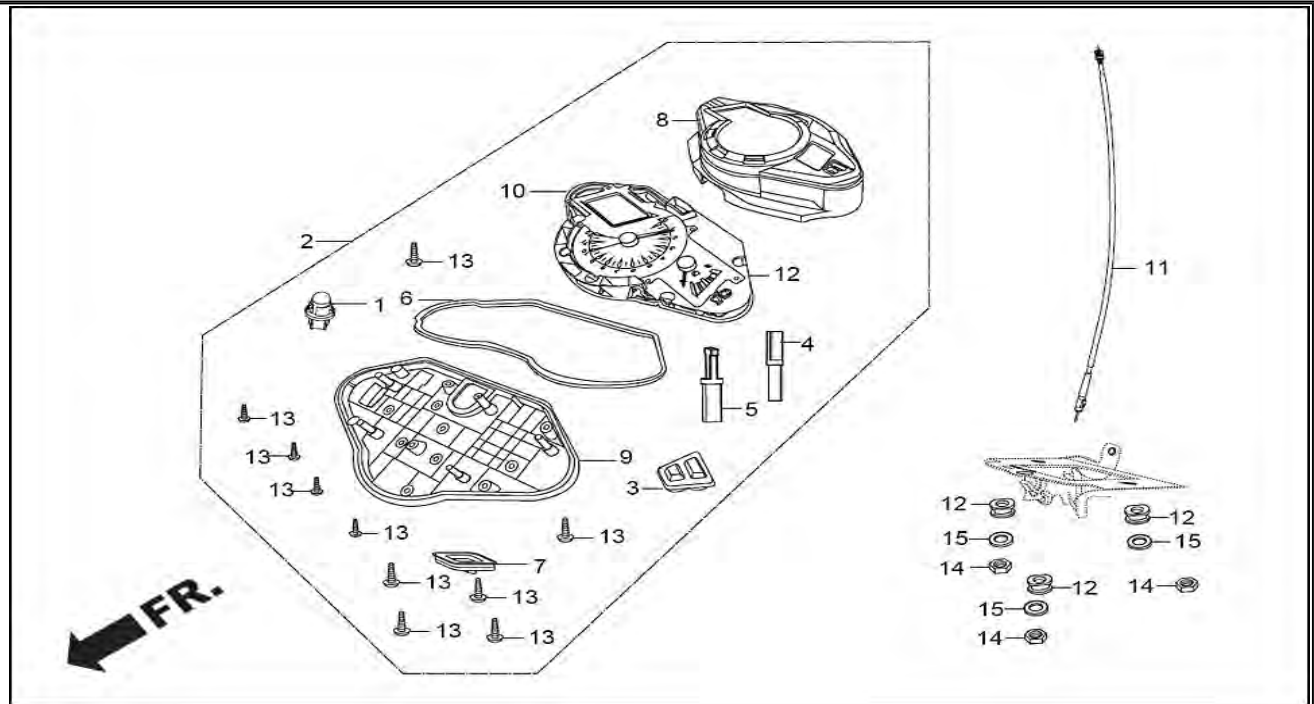

F-2
SPEEDOMETER / CABLE

Service Item	F.R.T.	Group Number: F-2 Model :: Ignitor (May, 2012)			
		Ref No.	Part Number	Description	Req.
* METER ASSY., COMB.	0.3	1	35505-KVN-971	BULB SOCKET ASSY.	1
* SPEEDOMETER ASSY.,	0.5	2	37100-K06-601	METER ASSY COMB	1
* TACH. & FUEL METER ASSY.	0.5	3	37101-KVN-971	SELECT & RESET GROMMET	1
* CASE, UNDER ASSY.,	--	4	37213-KVN-971	SELECT KNOB	1
* CASE, UPPER ASSY.,	0.4	5	37214-KVN-971	RESET KNOB	1
* SOCKET COMP.,	--	6	37215-KVN-971	SEALING GASKET	1
* CABLE ASSY., SPEEDOMETER	0.2	7	37216-KVN-971	BULB GROMMET	1
		8	37300-K06-601	CASE UPPER ASSY	1
		9	37400-KVN-971	CASE LOWER ASSY.	1
		10	37500-K06-601	METER COMP	1
		11	44830-K06-600	CABLE COMP SPDMT	1
		12	80101-443-000	RUBBER, RR. FENDER CUSHION	3
		13	93901-42480	SCREW TAPPING 3X16	10
		14	94001-06070-0S	NUT, HEX., 6 MM	2
		15	94103-06700	WASHER, PLAIN, 6 MM	1
		2A	37100-K06-611	METER ASSY COMB	1
		8A	37300-K06-611	CASE UPPER ASSY	1
		10A	37700-K06-600	SP SENSOR ASSY	1