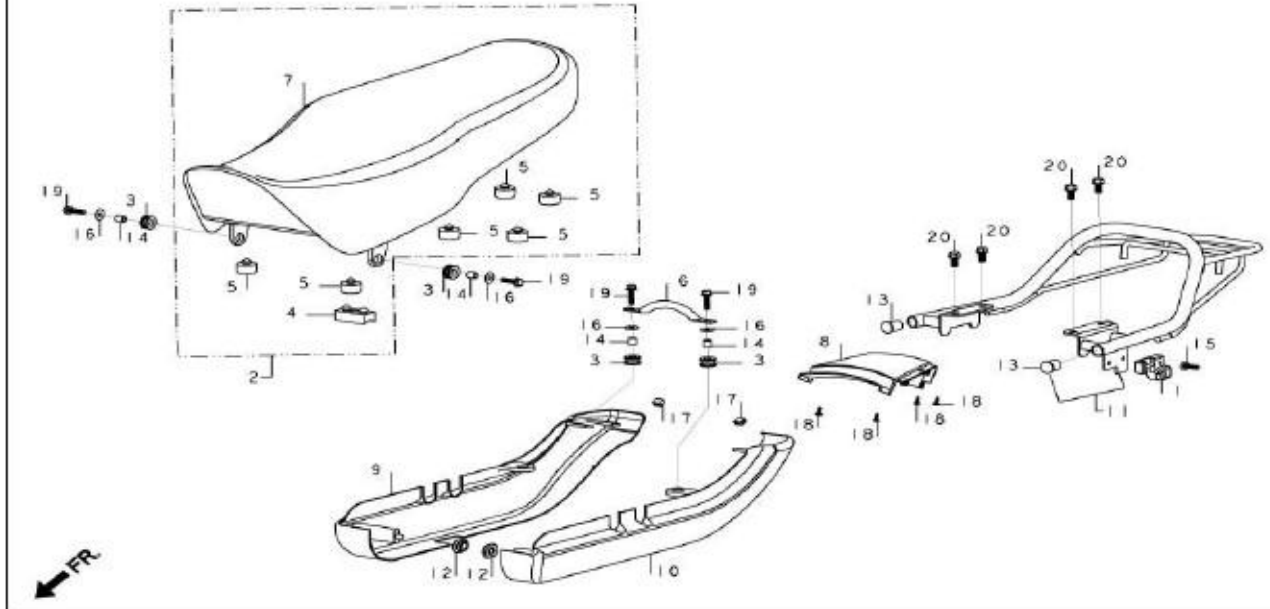

F-12
SEAT ASSY./RR.COWL/REARCARRIER

Service Item	F.R.T.	BOM Of Group Number: F-12 Model :: Splendor+ (Sep, 2003)			
		Ref No.	Part Number	Description	Req.
SEAT ASSY., DOUBLE	0.1	1	50720-KCC-830	HOLDER ASSY., HELMET	1
SET, CENTER RR. COWL (HP. CANDY RED)	--	2	77200-KCC-900	SEAT ASSY., DOUBLE	1
SET, 'R' SIDE COWL (HP. CANDY RED)	--	3	77202-KCC-900	RUBBER, SEAT MOUNTING	4
SET, 'L' SIDE COWL (HP. CANDY RED)	--	4	77204-KCC-900	RUBBER, 'A' SEAT SETTING	1
CARRIER RR. SUB ASSY	--	5	77206-KCC-900	RUBBER, SEAT CUSHION	6
		6	77215-KCC-900	CROSS PIPE	1
		7	77230-KCC-900	COVER, SEAT ASSY.	1
		8	77235-KCC-830ZA	SET, CENTER RR. COWL. (HP. CANDY RED)	1
			77235-KCC-830ZB	SET, CENTER RR. COWL. (BLACK)	1
			77235-KCC-830ZC	SET, CENTER RR. COWL. (CLOUD SILVER METALLIC)	1
			77235-KCC-830ZD	SET, CENTER RR. COWL. (HI-GRANITE BLUE METALLIC)	1
			77235-KCC-830ZE	SET, CENTER RR. COWL. (BLAZE BLUE METALLIC)	1
			77235-KCC-830ZF	SET, CENTER RR. COWL. (CHILLI GREEN METALLIC)	1
			77235-KCC-830ZG	SET, CENTER RR. COWL. (TORNADO GREY METALLIC)	1
			77235-KCC-830ZH	SET, CENTER RR. COWL. (CANDY TAHITIAN BLUE)	1
			77235-KCC-830ZJ	SET, CENTER RR. COWL. (CHAMPAGNE GOLD)	1
		9	77240-KCC-830ZA	SET, 'R' SIDE COWL. (HP. CANDY RED)	1
			77240-KCC-830ZB	SET, 'R' SIDE COWL. (BLACK-NH-1, PURPLE)	1
			77240-KCC-830ZC	SET, 'R' SIDE COWL. (CLOUD SILVER METALLIC)	1
			77240-KCC-830ZD	SET, 'R' SIDE COWL.(HI-GRANITE BLUE METALLIC)	1